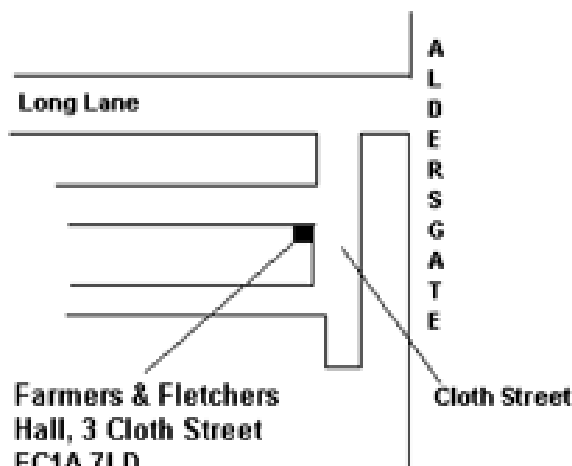

**Farmers' and Fletchers' Hall Location**

**Farmer and Fletchers Hall**  
3 Cloth Street, EC1A 7LD  
tel 020 7600 2204 fax 020 7606 4971

**Farmers & Fletchers Hall, 3 Cloth Street EC1A 7LD**  
The door is on the corner, enter and go downstairs to the reception area.