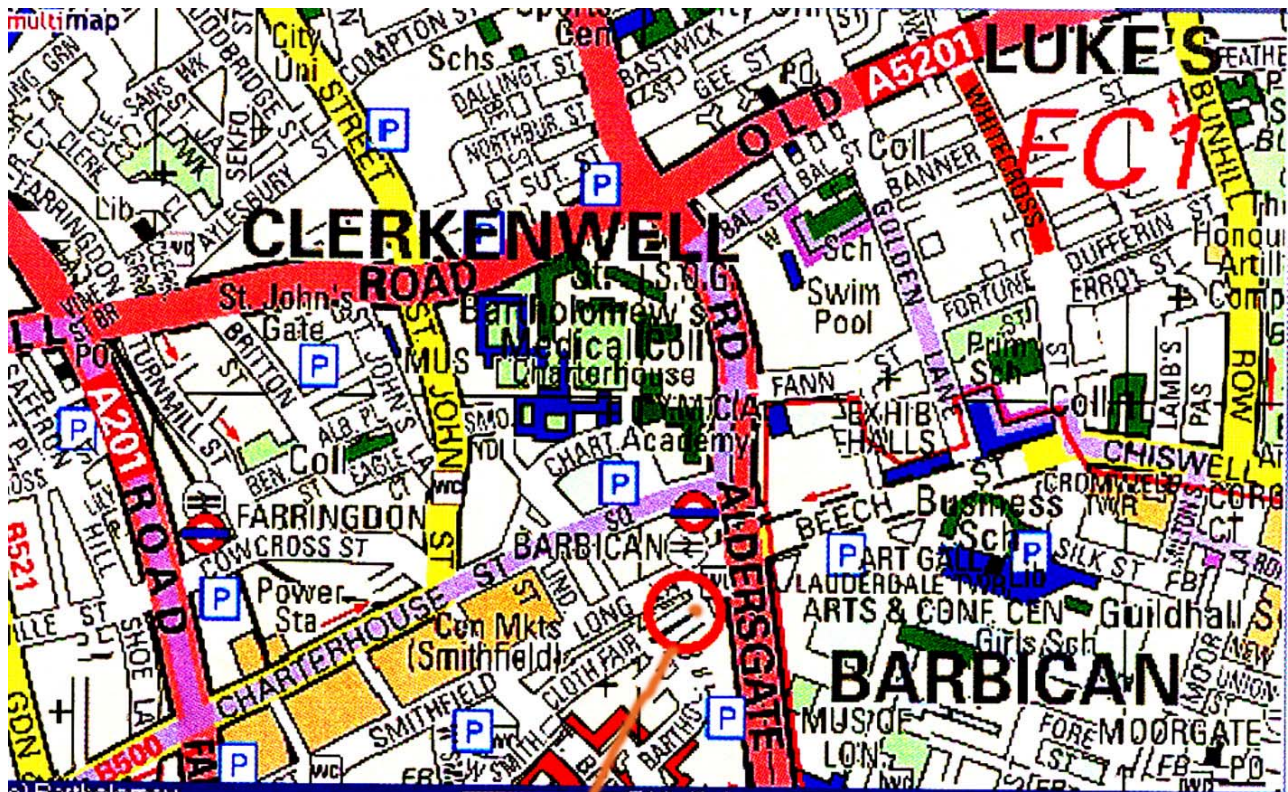

**Farmers' and Fletchers' Hall Location**

**Farmer and Fletchers Hall**  
3 Cloth Street, EC1A 7LD  
tel 020 7600 2204 fax 020 7606 4971

**Farmers & Fletchers Hall, 3 Cloth Street EC1A 7LD**  
The door is on the corner, enter and go downstairs to the reception area.